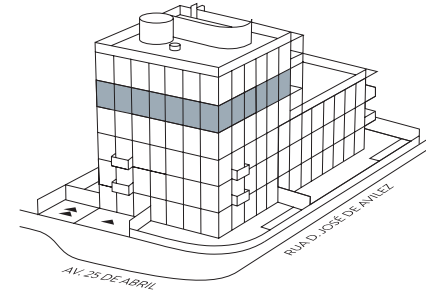

5A

4 QUARTOS
4 BEDROOMS

Área Bruta Privativa Interior (m²)
Gross Interior Private Area (sqm)
225

Área Bruta Privativa Exterior (m²)
Gross Exterior Private Area (sqm)
31

Área Bruta Construção (m²)
Gross Construction Area (sqm)
256

Lugares Garagem
Parking Spaces
4